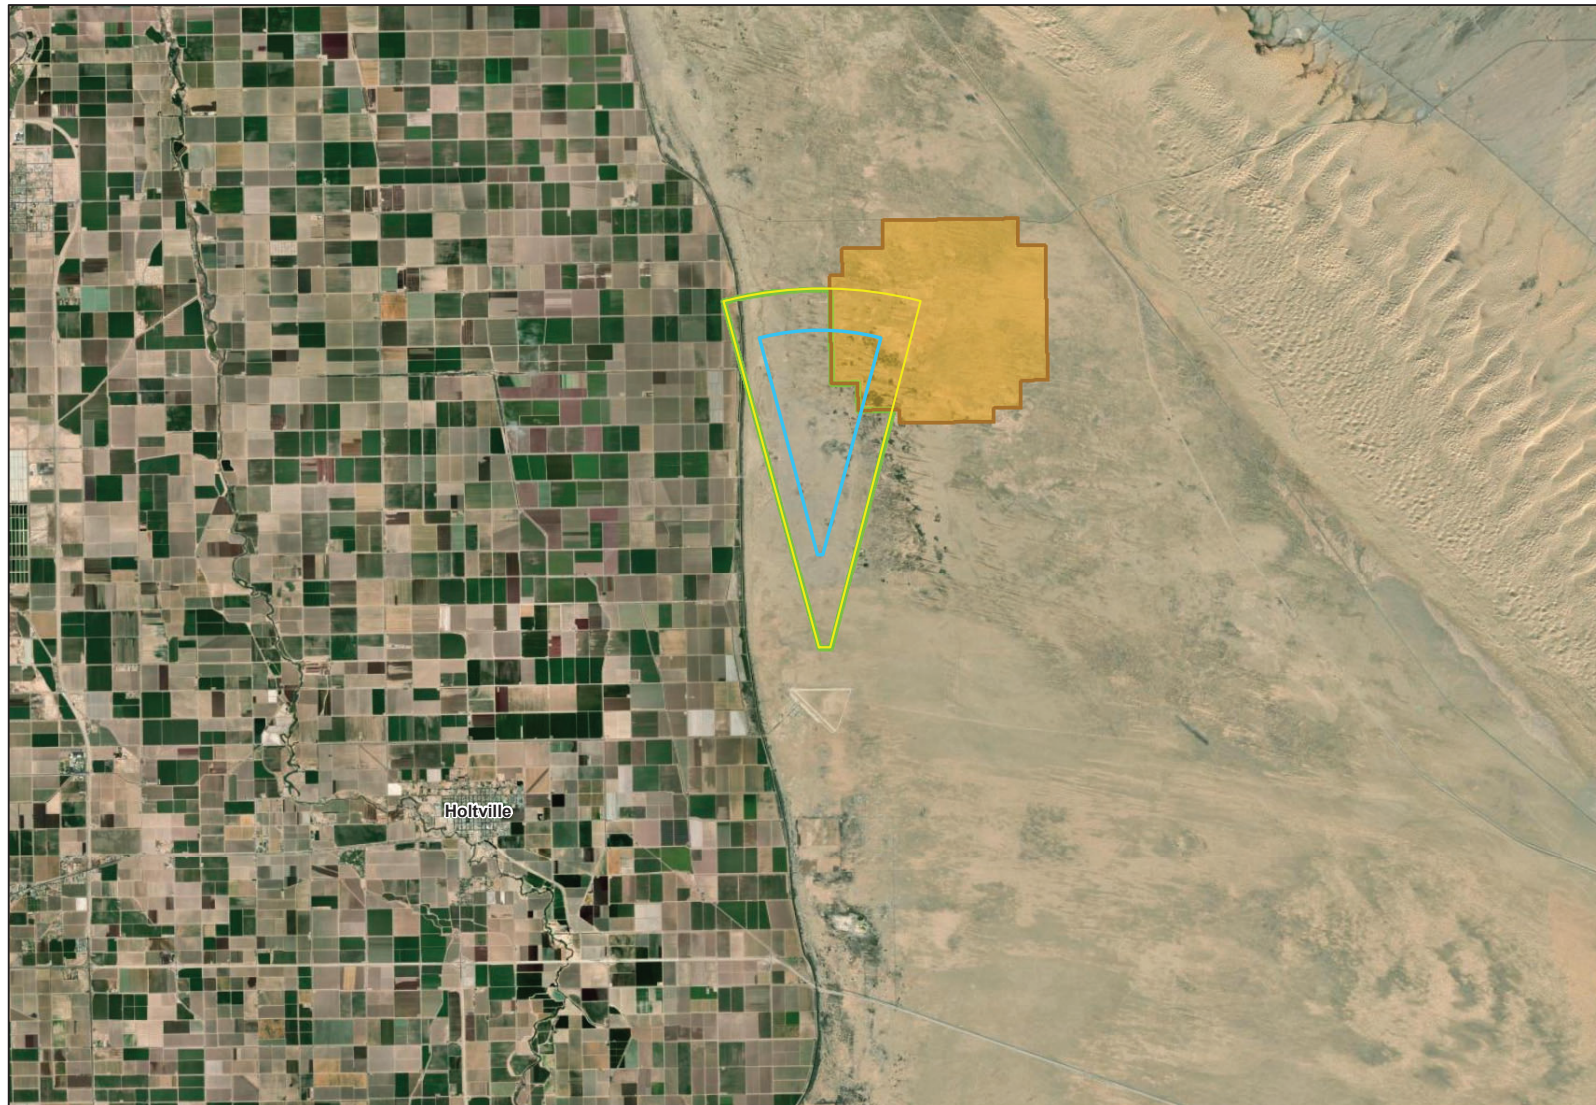

Figure 10.1
Holtville Rocket Target 1R (#94) MRS
Site Location
Imperial County, California

PARSONS

- Legend**
- Revised Rocket Range Based On Standard Range Layouts (Provided by CESP/K)
 - Initial Rocket Range
 - Holtville Rocket Target 1R (#94) MRS Boundary/FUDS Eligible Boundary
 - Active Navy Training Area